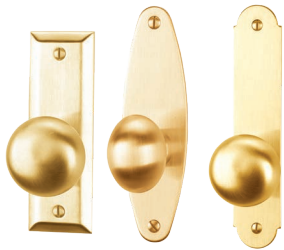

Buckingham Screen Door - Complete Sets

Stainless Steel Lock Sets		Standard	Distressed	ETERNA
8000/9001	Buckingham SS Screen Door Lock Set w/Traditional Lever	290.15	304.90	351.64
8007/9001	Buckingham SS Screen Door Lock Set w/Rat Tail Lever	290.15	304.90	351.64
8008/9001	Buckingham SS Screen Door Lock Set w/Curved Lever (Handed)	290.15	304.90	351.64
Full Dummy Sets				
8020FD	Buckingham Full Dummy Lock Set w/Traditional Lever	221.33	232.89	269.45
8027FD	Buckingham Full Dummy Lock Set w/Rat Tail Lever	221.33	232.89	269.45
8028FD	Buckingham Full Dummy Lock Set w/Curved Lever (Handed)	221.33	232.89	269.45
Escutcheons				
8000KN	Buckingham Outside Escutcheon	46.60	49.02	56.73
8000KT	Buckingham Inside Escutcheon	59.90	63.03	72.93

All Prices in US Dollars - Prices Subject to Change Without Notice
Please Check with Customer Service for Up to Date Pricing.

Screen Door Parts and Accessories

		Standard	Distressed	ETERNA
80015	Screen Door Latch Strike Plate	11.65	12.25	14.18
90002	Screen Door Latch Face Plate	9.99	10.50	12.16
80003	Screen Door Traditional Lever	46.60	49.02	56.73
80004	Screen Door Round Knob	48.27	50.77	58.75
80005	Screen Door Oval Knob	48.27	50.50	58.75
80007	Screen Door Rat Tail Lever	46.60	49.02	56.73
80008	Screen Door Curved Lever (Handed, Please Specify)	46.60	49.02	56.73
9000TDK	Thick Door Kit	60.78	63.68	70.91
90004	Extended Strike for Screen Door	13.32	16.20	16.20
9904	Screen Door Active Screw Pack	10.82	11.39	13.18
9905	Screen Door Dummy Screw Pack	7.50	7.88	9.12

Buckingham Trim

Outside Trim for
8000/9001

8007/9001
Rat Tail Lever

8008/9001
Curved Lever

8000/9001
Traditional Lever

- Handsome Heavy 1.75" Diameter Forged Brass Knob Outside
- Elegant Solid Brass Lever Inside
- Heavy Wrought Brass Escutcheons Inside and Out

Screen Door Latches

Screen Door Latches

		Standard	Distressed	ETERNA
9001	Stainless Steel Screen Door Latch	108.17	109.60	114.39
			Mill	
9001-009	Stainless Steel Screen Door Latch (No Faceplate or Strike)		86.83	