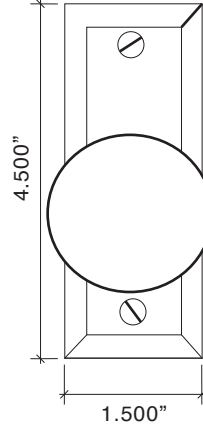

Swarthmore Screen Door Trim

Outside Trim for
8010/9001

8017/9001
Rat Tail Lever

8018/9001
Curved Lever

8010/9001
Traditional Lever

- Handsome Heavy 1.75" Diameter Forged Brass Knob Outside
- Elegant Solid Brass Lever Inside
- Heavy Wrought Brass Escutcheons Inside and Out