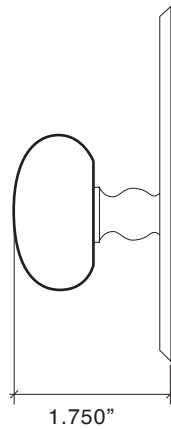

Swarthmore Screen Door Trim

Outside Trim for
8010/9001

8017/9001
Rat Tail Lever

8018/9001
Curved Lever

8010/9001
Traditional Lever

- Handsome Heavy 1.75" Diameter Forged Brass Knob Outside
- Elegant Solid Brass Lever Inside
- Heavy Wrought Brass Escutcheons Inside and Out