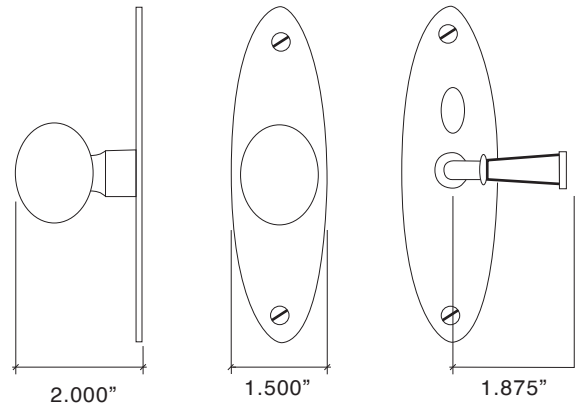

Earlham Trim

Outside Trim for
8020/9001

8027/9001
Rat Tail Lever

8028/9001
Curved Lever

8020/9001
Traditional Lever

- Handsome Heavy 1.75" Diameter Forged Brass Knob Outside
- Elegant Solid Brass Lever Inside
- Heavy Wrought Brass Escutcheons Inside and Out