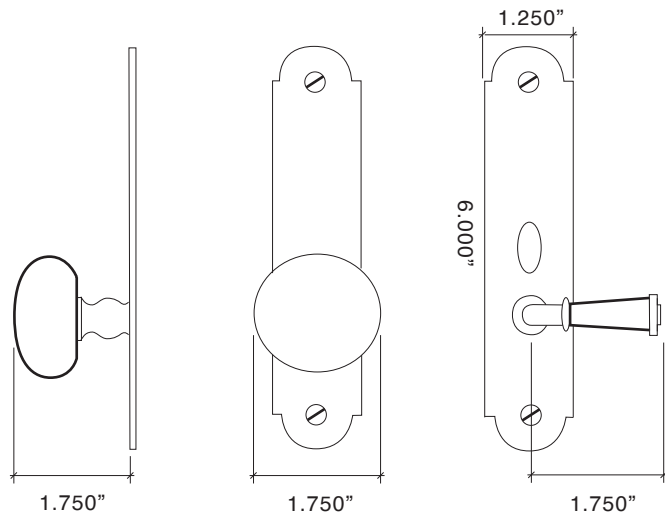

Buckingham Trim

Outside Trim for
8000/9001

8007/9001
Rat Tail Lever

8008/9001
Curved Lever

8000/9001
Traditional Lever

- Handsome Heavy 1.75" Diameter Forged Brass Knob Outside
- Elegant Solid Brass Lever Inside
- Heavy Wrought Brass Escutcheons Inside and Out