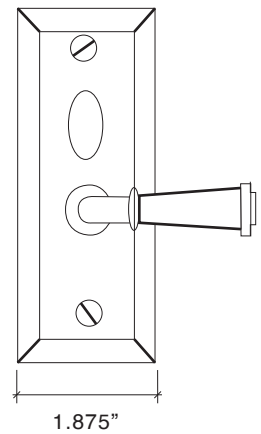

Swarthmore Screen Door Trim

Outside Trim for
8010/9001

8017/9001
Rat Tail Lever

8018/9001
Curved Lever

8010/9001
Traditional Lever

- Handsome Heavy 1.75" Diameter Forged Brass Knob Outside
- Elegant Solid Brass Lever Inside
- Heavy Wrought Brass Escutcheons Inside and Out